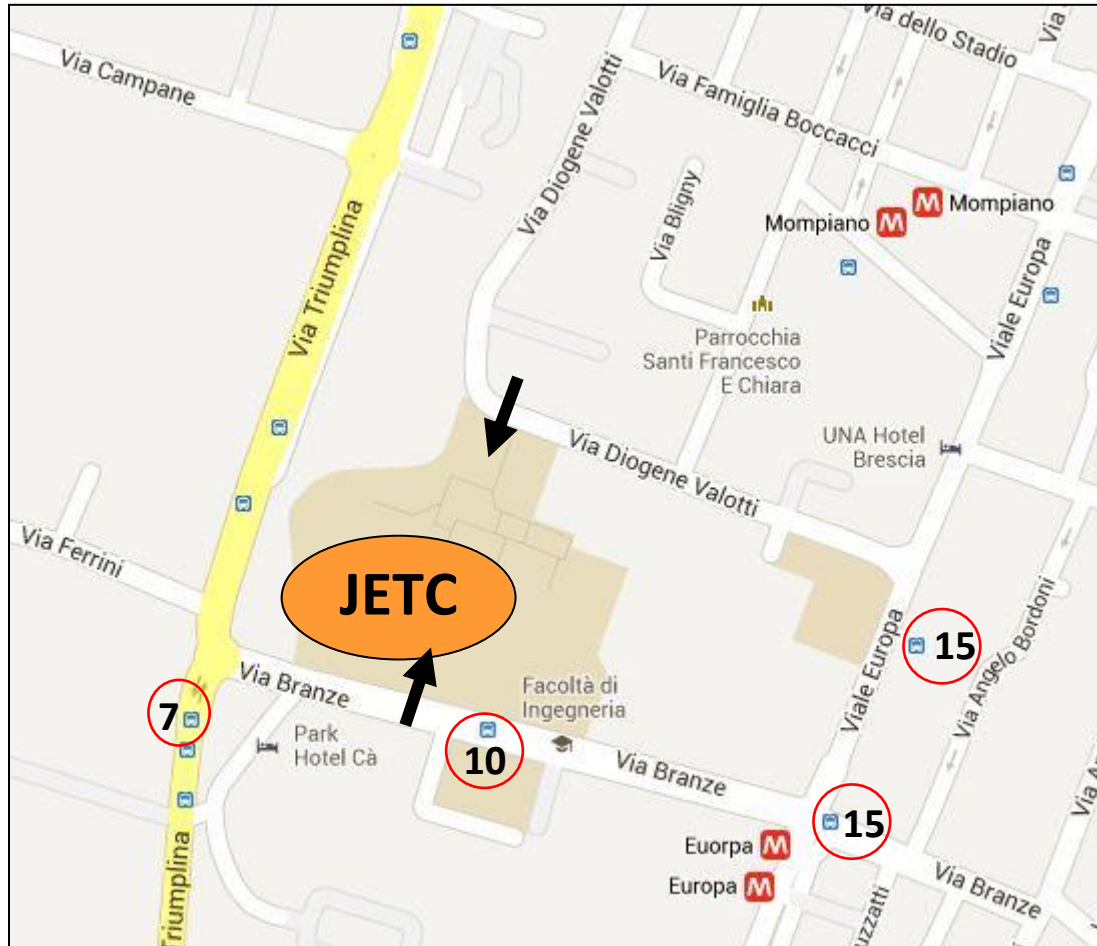

JETC 2013

12th Joint European
Thermodynamics
Conference
Brescia, Italy, July 1-5, 2013

HOW TO GET TO JETC 2013:

BY SUBWAY (METRO): from the stop named STAZIONE FS (just outside the Railway Station) take the Metro towards PREALPINO and get off at EUROPA stop.

BY BUS: from the Bus Station (just outside the Railway Station), take the line number 7 till the stop in via Triumplina.

BY CAR / TAXI: via Branze, 38. Follow signs for Stadium (Stadio) or Hospital (Ospedale), that are located in the north of the city. The Faculty of Engineering is between them.